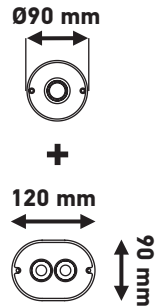

TECHNICAL SHEET / FICHE TECHNIQUE

ACROBATE DE GRAS N°324