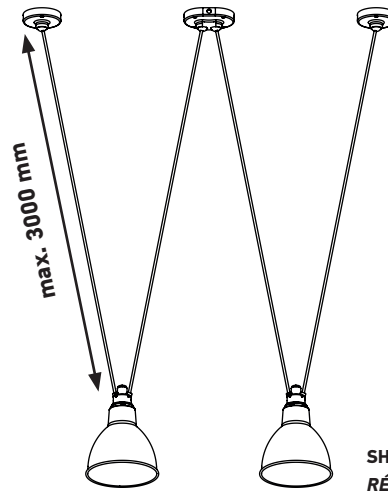

TECHNICAL SHEET / FICHE TECHNIQUE

ACROBATE DE GRAS N°324

SHADE ROUND L /
RÉFLECTEUR ROND L